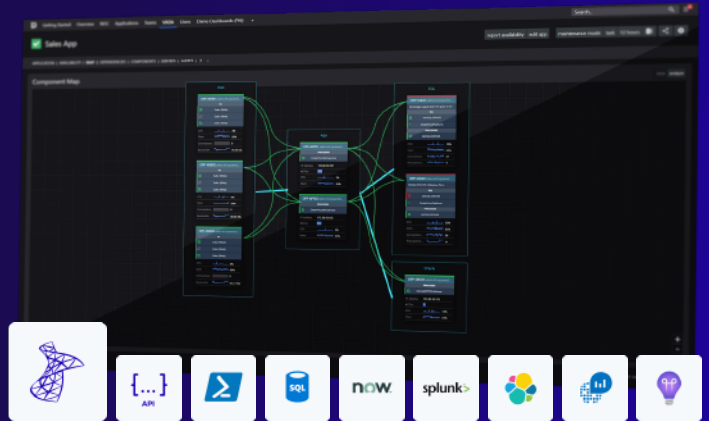

“The revolutionary tool that has single-handedly modernized SCOM”

PRODUCT BRIEF: SCOM EDITION

Unleash the power of SCOM

Bring all your rich SCOM data to life with intuitive and dynamic SquaredUp dashboards. SquaredUp unlocks SCOM with insightful visualizations and drilldowns so you and your team can see the health of your infrastructure and diagnose performance issues fast.

Get visibility for proactive action

SquaredUp dashboards give you real-time, root cause analysis for your infrastructure and applications so you can reduce your MTTR and hit your SLOs. Don't let issues impact the business.

Effortlessly surface data from SCOM

SquaredUp natively connects to SCOM's object model to surface valuable data in 1-click dashboards on top of SCOM. Choose out-of-the-box dashboards based on installed Management Packs or custom build your own.

Backed by the Community

2000

experts on Community Answers and collaborations with Microsoft MVPs

Visualize application status for the business

SquaredUp enables you to monitor your enterprise applications as well as your infrastructure. Automatically discover and map your applications and troubleshoot server connections with SquaredUp's Visual Application Discovery and Analysis (VADA).